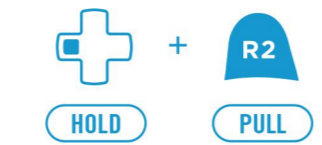

3 PROGRAMMING MODS

RAPID FIRE

Increase the rate of fire of semi-automatics weapons.

See **Advanced Mods** for adjusting rate of fire.