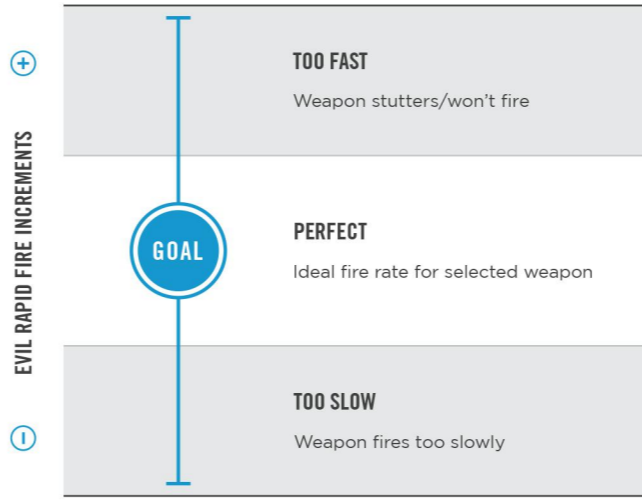

## 4 ADVANCED MODS

### ADJUSTING YOUR RATE OF FIRE

- = Increase rate of fire.
- = Decrease rate of fire.

TAP to increase by one step.  
HOLD to increase continuously.

Each profile has its own adjustable rate of fire

It's possible for the rate of fire to be so fast that it doesn't register in-game. Slowing automatic weapons down to reduce recoil and increase accuracy can be effective. Features 15,000 speed increments.

## 5 PROFILE FEATURES